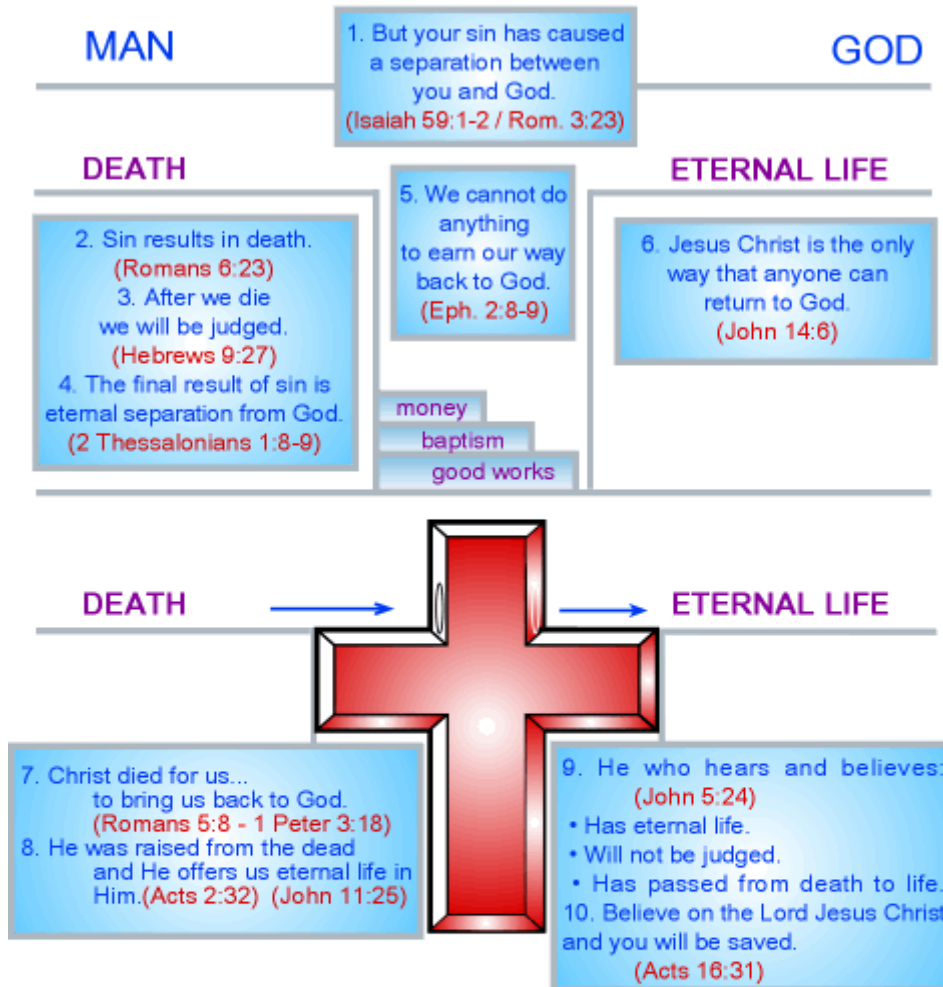

# The Bridge Illustration

**GOD CREATED YOU  
AND HE LOVES YOU!**

www.plsal.org

## WHAT DOES IT MEAN TO REALLY BELIEVE?

• I admit to you, Lord, that I have sinned and that I do not deserve to be with you in heaven... but I want to change the direction of my life now... I want to believe in you and follow you.

• I believe that when you died on the cross, you died in my place. I believe that you did this to save me from the eternal consequence of my sin. I believe that you rose from the dead and that you now want to have a personal relationship with me forever.

• Right now, whatever it means to believe in you, I want to do it with all my heart... trusting that you alone can save me from being eternally separated from you. You are my only hope. There is absolutely nothing that I could ever do to make myself worthy of spending all eternity with you. Thank you for what you have done for me.